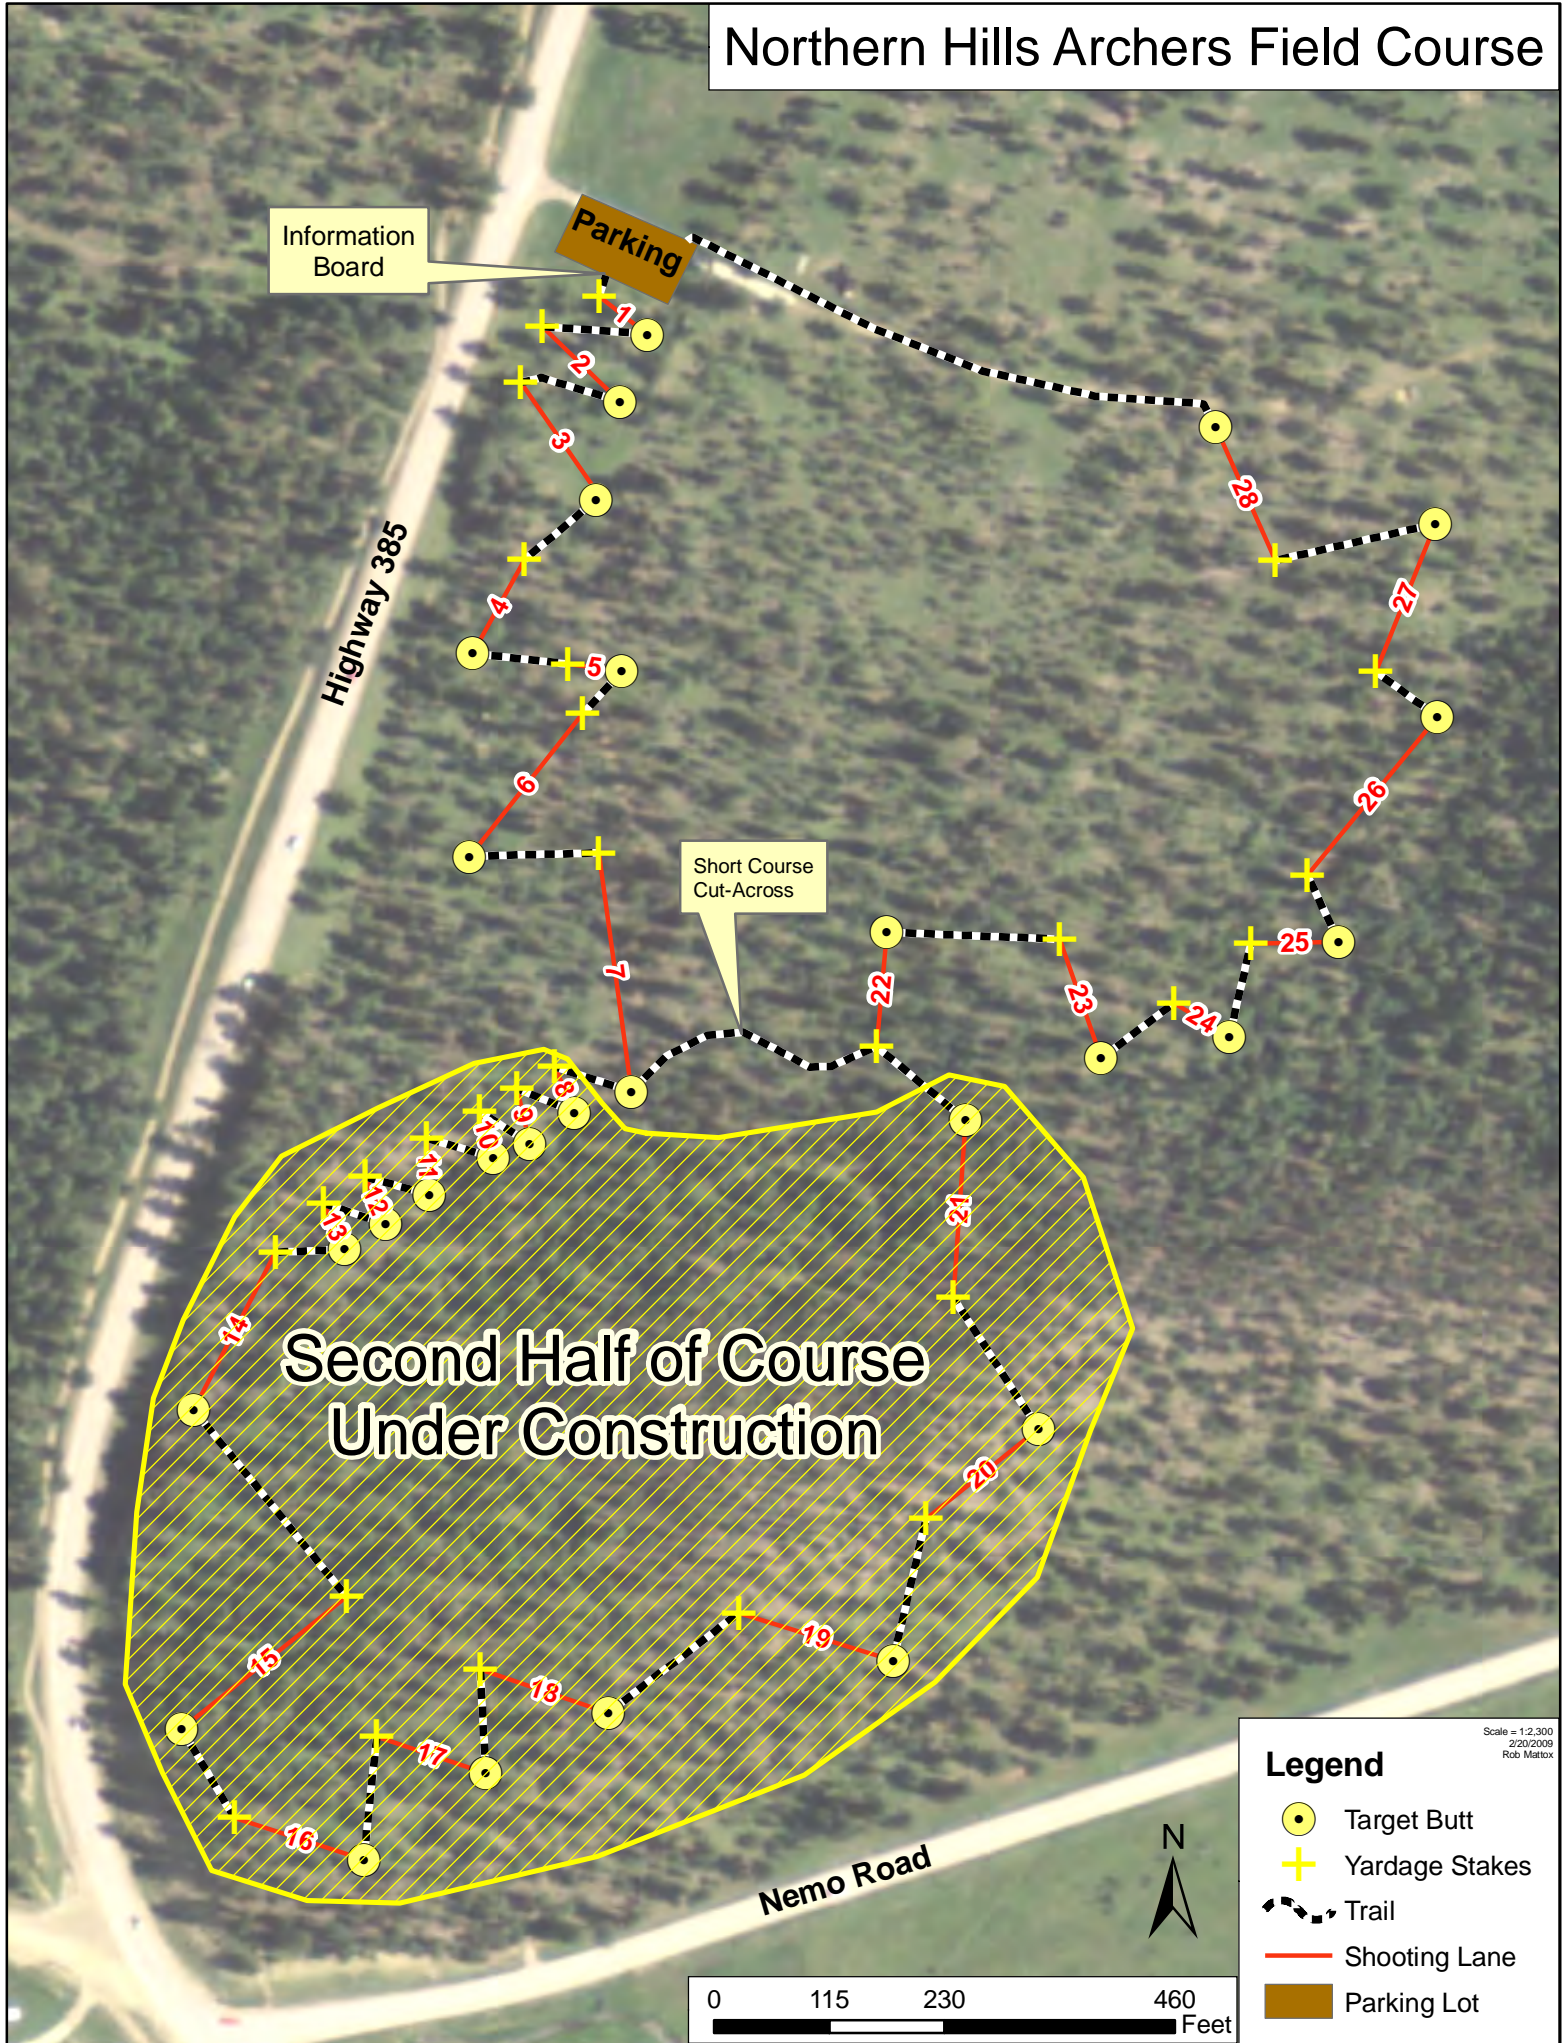

Northern Hills Archers Field Course

Information Board

Parking

Highway 385

Short Course Cut-Across

Second Half of Course Under Construction

Nemo Road

Legend

- Target Butt
- Yardage Stakes
- Trail
- Shooting Lane
- Parking Lot

Scale = 1:2,500
2/23/2009
Rob Mattox