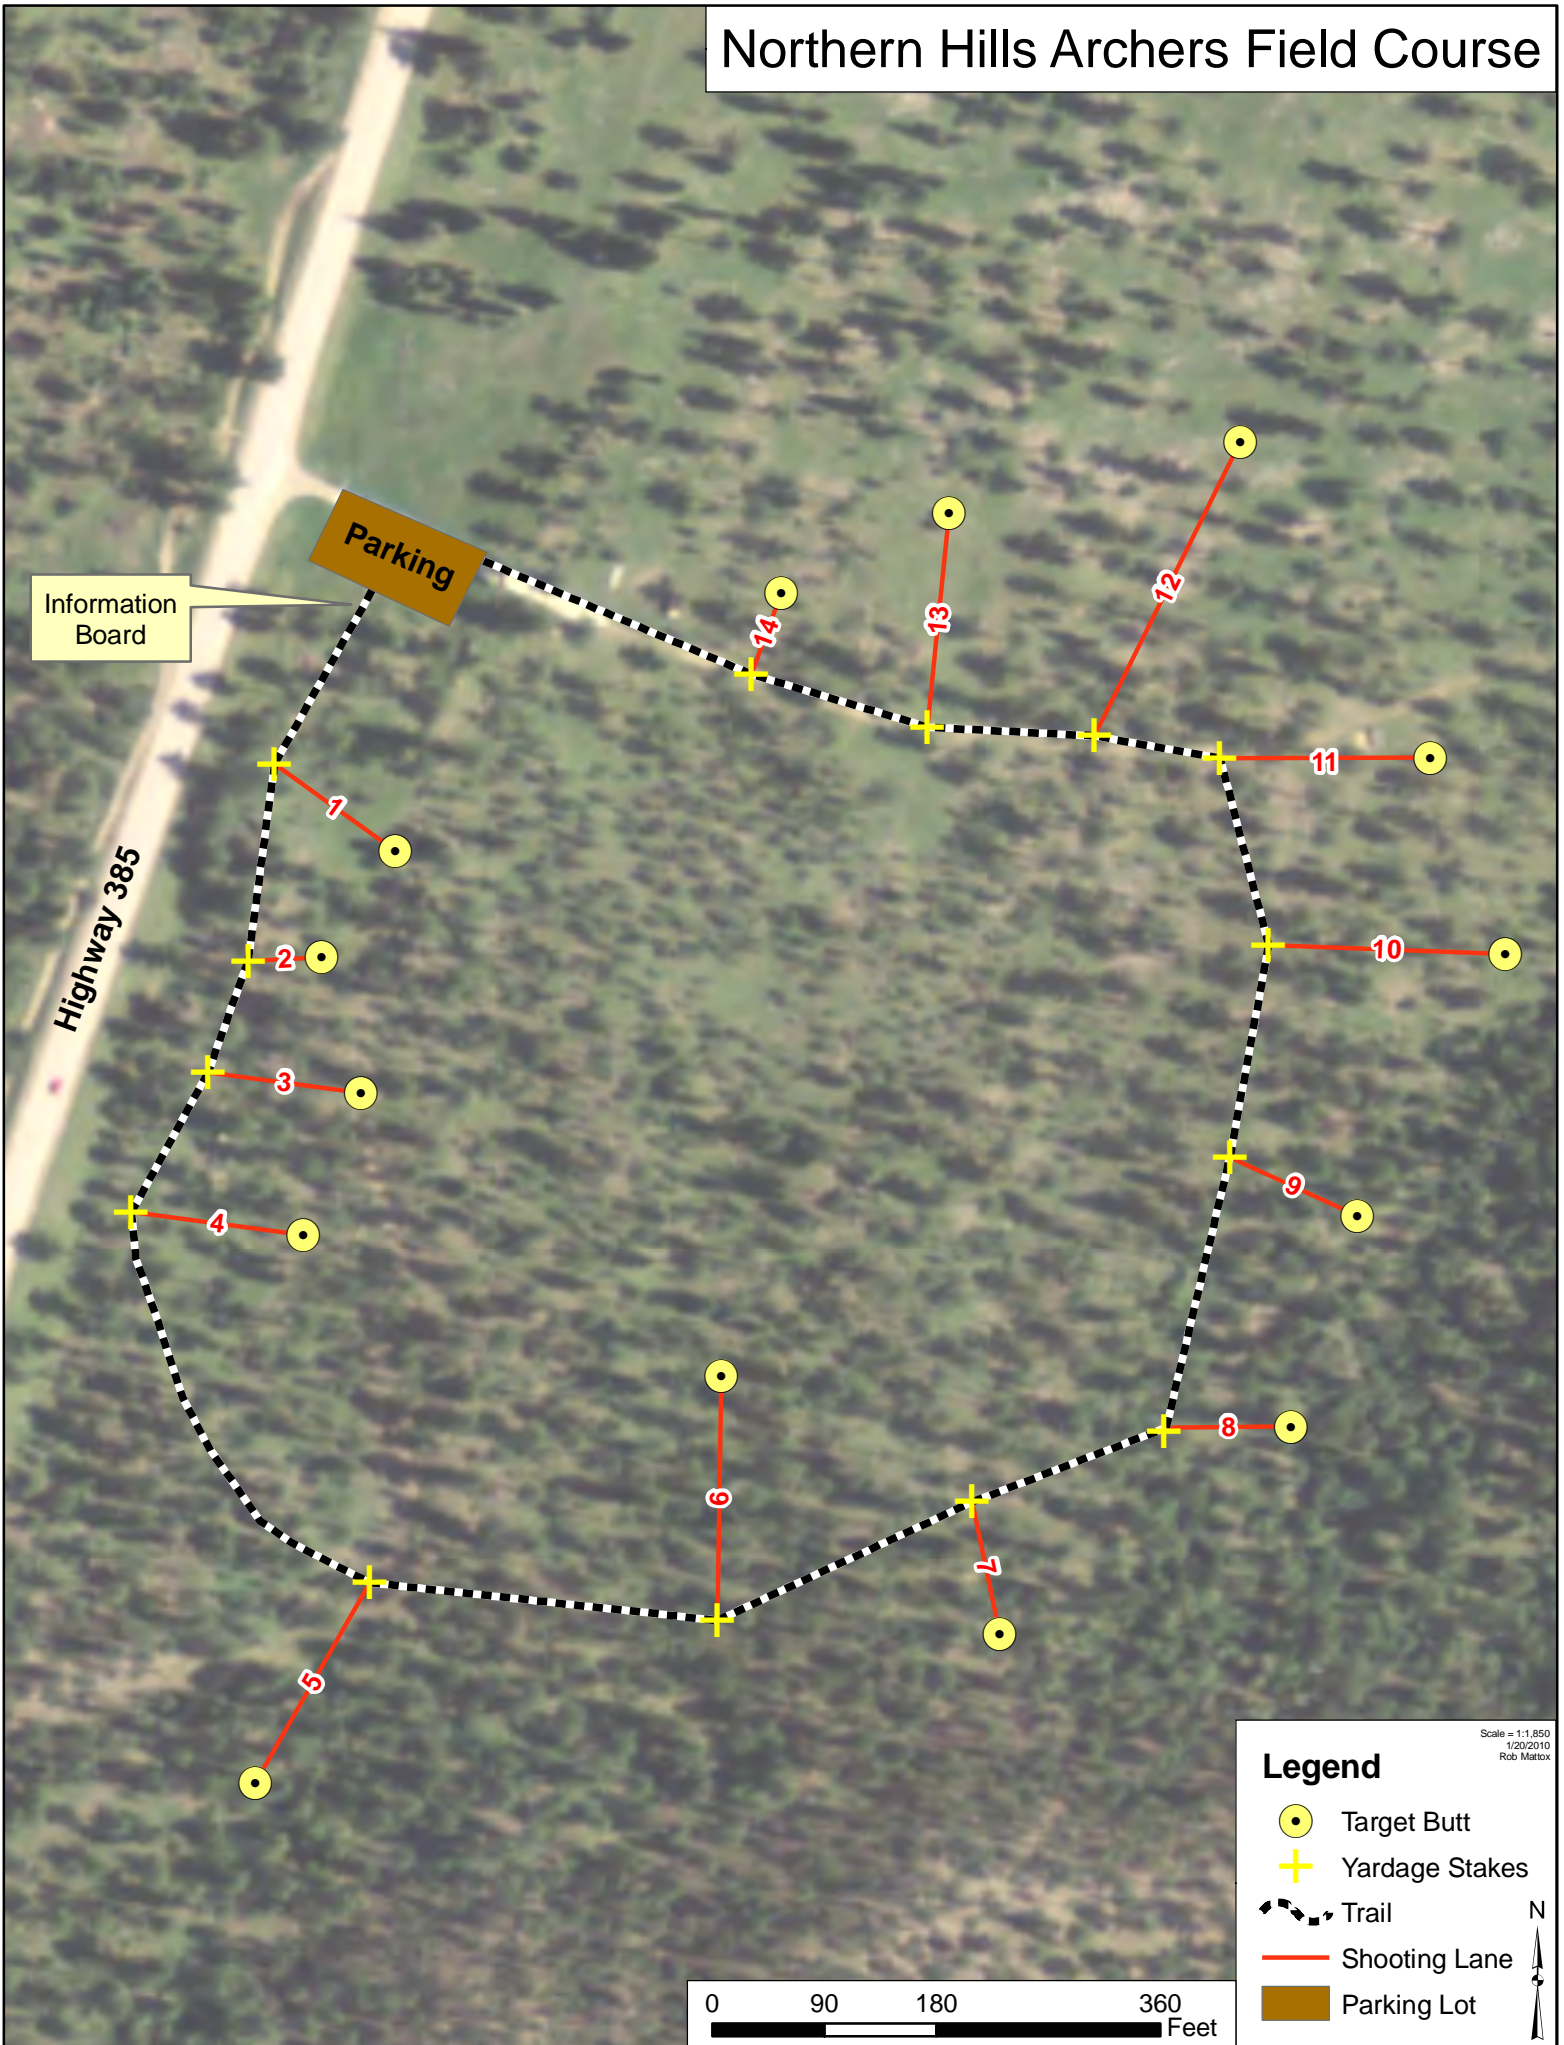

Northern Hills Archers Field Course

Information Board

Parking

Highway 385

Legend

- Target Butt
- Yardage Stakes
- Trail
- Shooting Lane
- Parking Lot

Scale = 1:1,850
1/23/2010
Rob Mattox

N