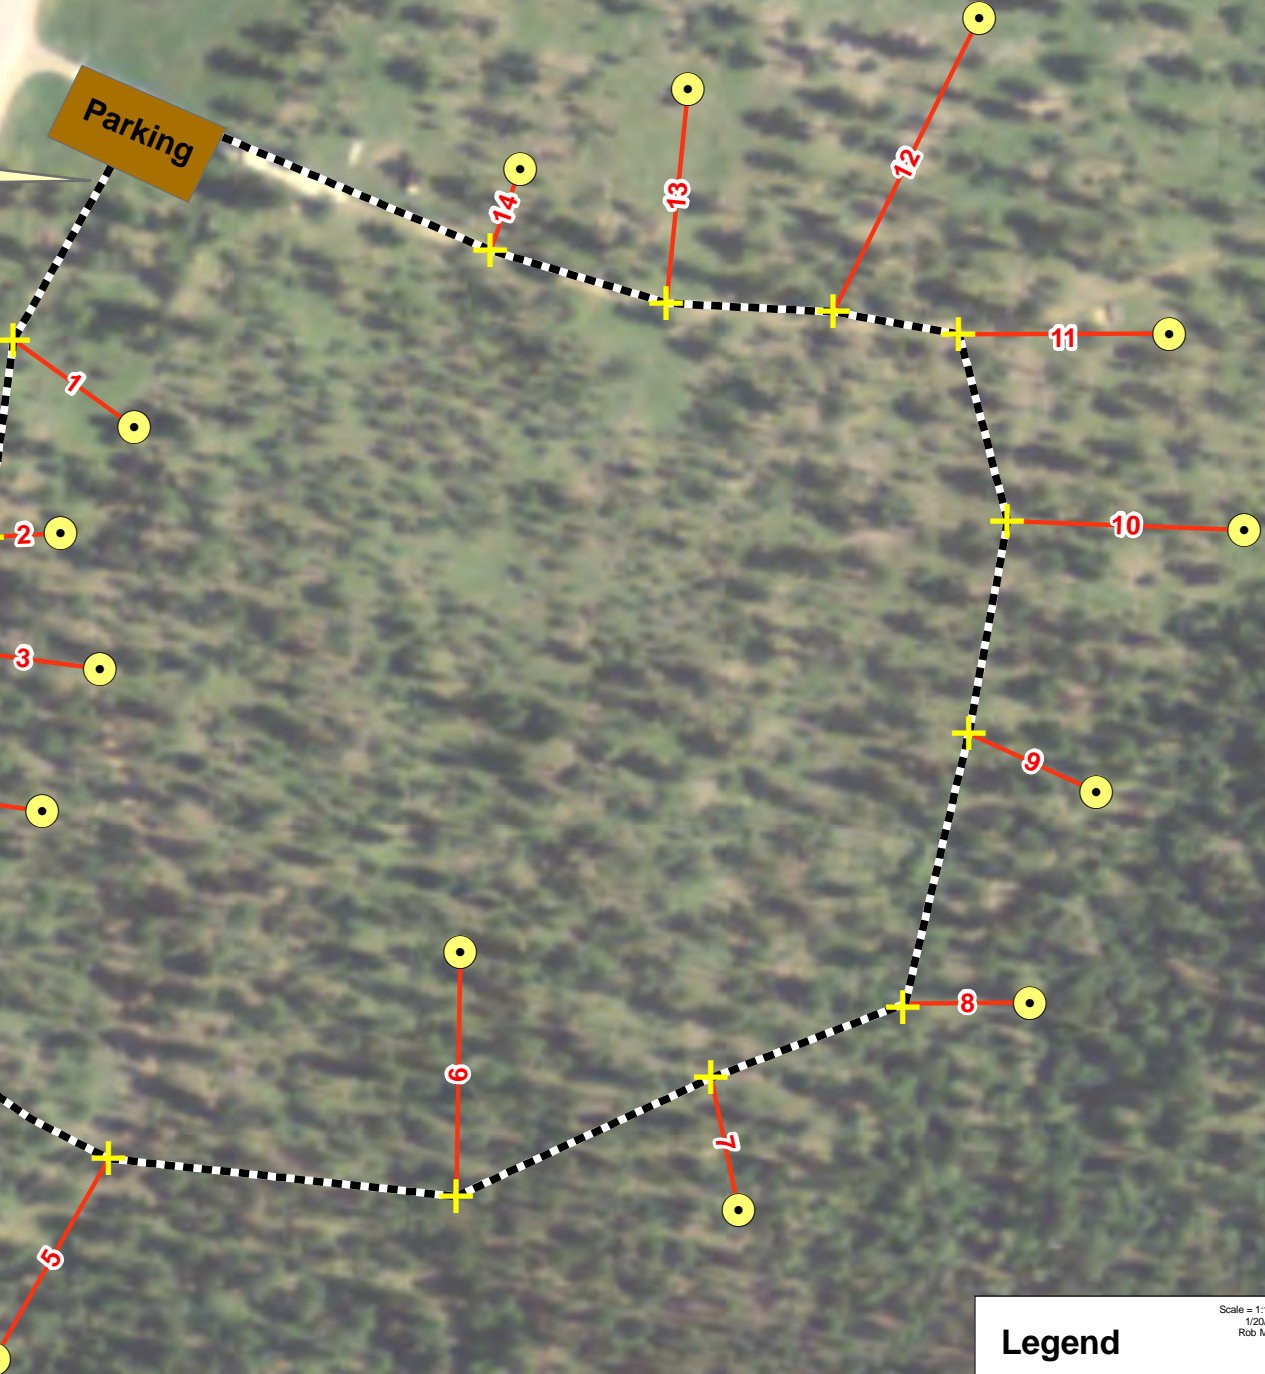

Northern Hills Archers Field Course

Information Board

Parking

Highway 385

Legend

- Target Butt
- Yardage Stakes
- Trail
- Shooting Lane
- Parking Lot

Scale = 1:1,850
1/23/2010
Rob Mattox

N